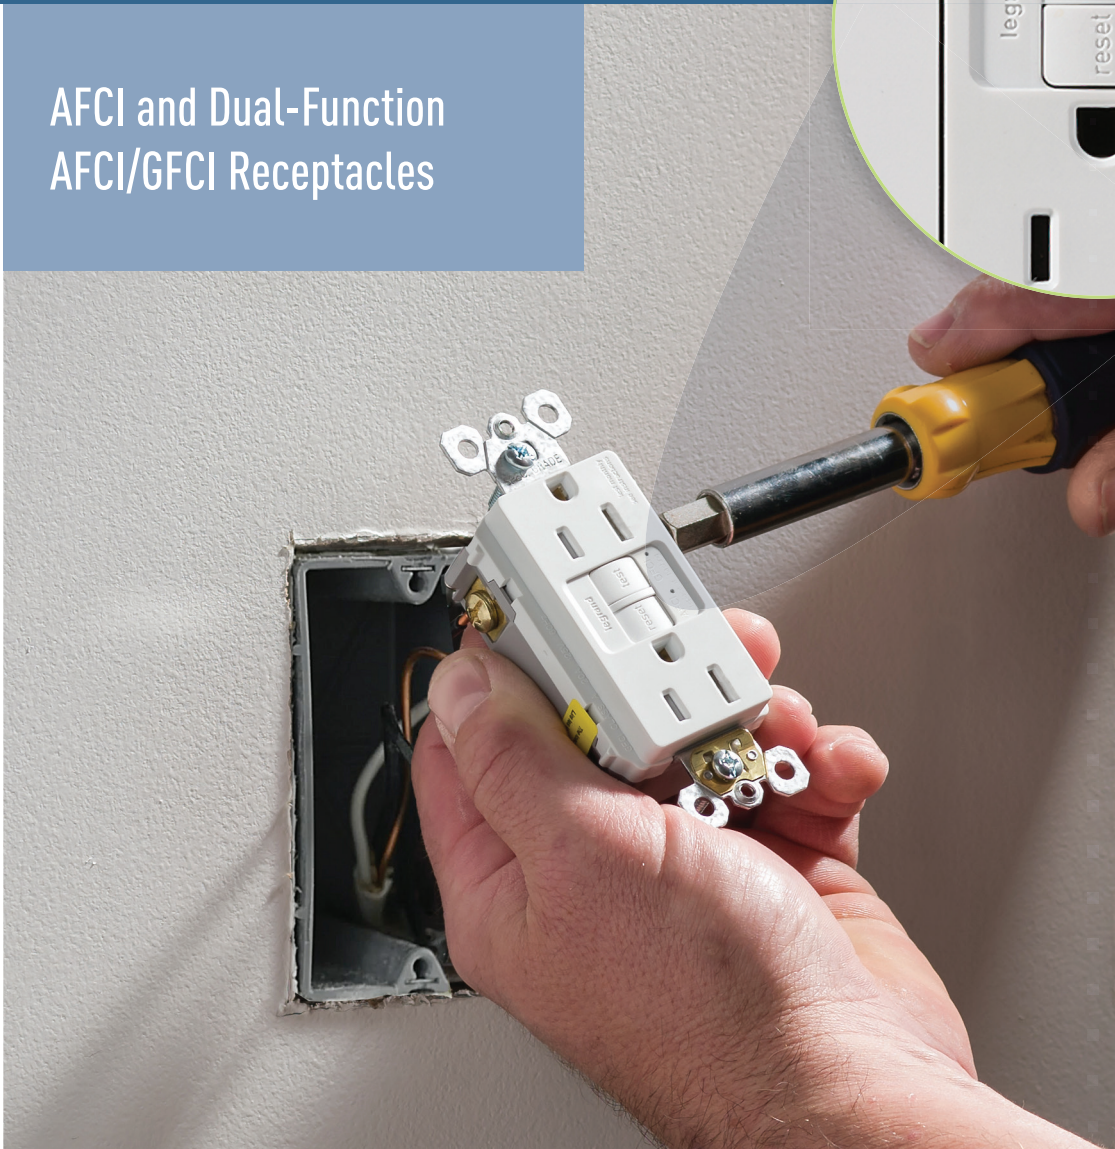

# LET'S GET TO THE POINT

AFCI and Dual-Function  
AFCI/GFCI Receptacles

designed to be better.™

 **legrand**®

# ELECTRICAL PROTECTION IS BETTER AT THE POINT OF USE.

Pass & Seymour® AFCI and Dual-Function AFCI/GFCI Receptacles are the latest innovation in electrical safety, and a Code-approved alternative to AFCI and Dual-Function AFCI/GFCI breakers. Designed to protect against electrical fires caused by arc faults and injury due to electrical shock, these new devices are compliant with NEC® requirements. Dual-Function AFCI/GFCI Receptacles are perfect for kitchen and laundry circuits where the NEC requires both AFCI and GFCI protection.

A drill bit or nail can sever the insulation of cable inside a wall.

Furniture pushed against the plug of an appliance cord can stress conductors and damage insulation.

Wear and tear of appliance power cords can eventually lead to damaged conductors.

### EASIER TO USE:

- Installed in the living space at the point of use so homeowners can see the indicator light, and perform TEST and RESET locally. No confusing trips to the breaker box.
- Separate indicator lights on the Dual-Function AFCI/GFCI Receptacles for AFCI and GFCI make it easy to distinguish between a trip caused by an arc fault and a ground fault.
- Less confusion for the homeowner and therefore fewer callbacks for the contractor.