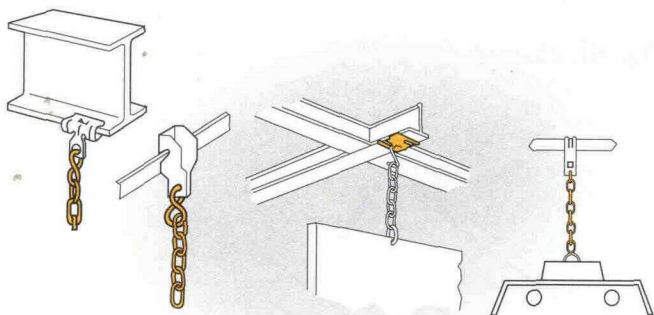

## Features

- Now you can get Jack Chain and S-Hooks along with your CADDY® orders.

771  
#11 S-Hooks

770  
#12 Single  
Jack Chain

## Sizing Chart

Static load limit 29 lbs.

CATALOG NUMBER	DESCRIPTION	QTY. PER BOX
770	Jack Chain	100 ft.
771	S-Hooks	50

LIGHTING  
**Acoustical**

Read safety instructions and instruction sheets contained in packages before using or applying fastener.