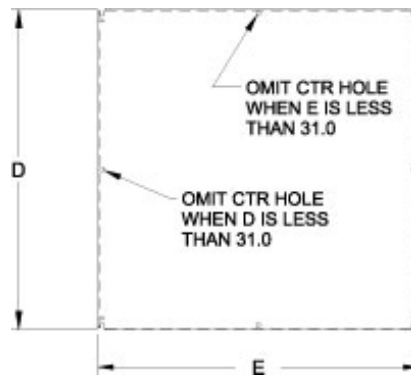

Inner Panels *EP Series*

Eclipse Series Enclosures

Features

- Larger than standard NEMA panel used in same sized enclosure.
- 12gauge steel construction.
- Larger sizes have 2 or 4 formed flanges for added strength.
- Slotted corner design for easier mounting.
- Finished in white or unpainted galvanized.

Mild Steel		Galvanized		Size		Gauge
Part No.	Part No.	D	E	D	E	
EP1212	EPG1212	10.20	10.20	10.20	10.20	12.00
EP1224	EPG1224	10.20	22.20	10.20	22.20	12.00
EP1612	EPG1612	14.20	10.20	14.20	10.20	12.00
EP1616	EPG1616	14.20	14.20	14.20	14.20	12.00
EP1620	EPG1620	14.20	18.20	14.20	18.20	12.00
EP2012	EPG2012	18.20	10.20	18.20	10.20	12.00
EP2016	EPG2016	18.20	14.20	18.20	14.20	12.00
EP2020	EPG2020	18.20	18.20	18.20	18.20	12.00
EP2024	EPG2024	18.20	22.20	18.20	22.20	12.00
EP2412	EPG2412	22.20	10.20	22.20	10.20	12.00
EP2416	EPG2416	22.20	14.20	22.20	14.20	12.00
EP2420	EPG2420	22.20	18.20	22.20	18.20	12.00
EP2424	EPG2424	22.20	22.20	22.20	22.20	12.00
EP2430	EPG2430	22.20	28.20	22.20	28.20	12.00
EP2442	EPG2442	22.20	40.20	22.20	40.20	12.00
EP2448	EPG2448	22.20	46.20	22.20	46.20	12.00
EP3012	EPG3012	28.20	10.20	28.20	10.20	12.00
EP3016	EPG3016	28.20	14.20	28.20	14.20	12.00
EP3020	EPG3020	28.20	18.20	28.20	18.20	12.00
EP3024	EPG3024	28.20	22.20	28.20	22.20	12.00
EP3030	EPG3030	28.20	28.20	28.20	28.20	12.00