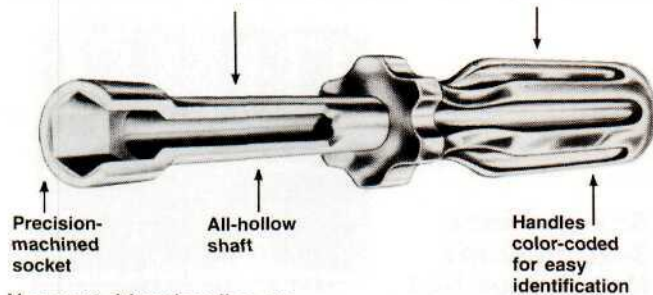

Plastic-Handle Hollow-Shaft Nut Drivers

Vaco nut drivers meet or exceed current ANSI and MIL specifications.

Patented shaft construction withstands high torque. Shafts on Vaco drivers are completely hollow, from the socket to the handle, to accommodate the longest stud.

Sockets and shafts are specially heat treated for extra hardness. Exterior surfaces are finished in bright nickel-chrome for durability and corrosion resistance.

Smooth Comfortome® handles fit the palm of the hand perfectly. Exclusive full-size top with no unfinished seams, no sharp edges to cause fatigue. Handles are break resistant, impervious to most acids and alkalis, and are full-fluted for better grip and driving torque. Edges are chamfered for comfort. Handles are color-coded for easy identification.

Vaco nut driver handles are color-coded to make identifying the proper driver for the job easy and sure.

Size	Color
5/32"	Amber
3/16"	Black
7/32"	Brown
1/4"	Red
9/32"	Orange
5/16"	Amber
11/32"	Green
3/8"	Blue
7/16"	Brown
1/2"	Red
9/16"	Red
5/8"	Red

Vaco nut drivers meet a full range of hex nut applications.

- Hex-Head Cap Screws, Tapping Screws, etc.
- Slotted Hex-Head Screws
- Hex Nut and Bolt Heads
- Hex-Head Screws with Preformed Washers