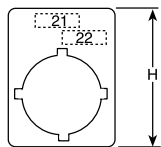

Legend plates for two-position selector switches

H = 39 mm

Engraved fixed legend plates, with symbols ①

Of silvergrey aluminum

Symbol/Text		Catalog No.	List Price
Pos. 21	Pos. 22		
O	I	SK 615 550-75	\$ 1.50
I	II	SK 615 550-76	
→	→→	SK 615 562-72	

① Text height 3 mm. Only the initial character is upper case unless other is stated.