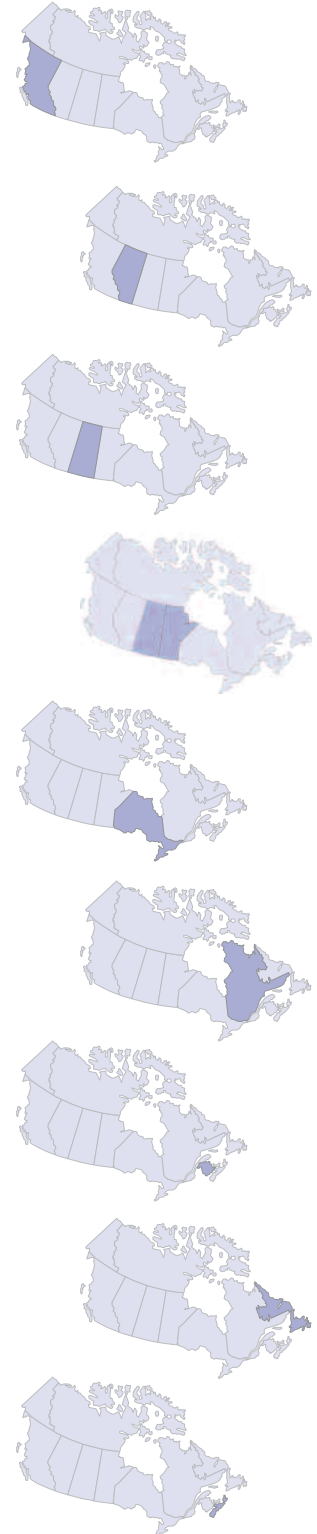

GUY KITS FOR 2-1/2" MASTS

CATALOGUE NUMBER	CONSISTS OF	DESCRIPTION
MM914		1/4 " GUY KIT
	1 MM380	MAST GUY ATTACHMENT
	2 GT516	GUY THIMBLES
	1 GE14	GUY END
	1 GW14110	20 ft. of 1/4" GUY WIRE
	1 GC902	GUY CLAMP
	1 RB404	ROOF BRACKET
1 T404-CM	LAG SCREW	
MM9516		5/16 " GUY KIT
	1 MM380	MAST GUY ATTACHMENT
	1 GT516	GUY THIMBLE
	1 GE516	GUY END
	1 GW516110	20 ft. of 5/16" GUY WIRE
	1 GC902	GUY CLAMP
	1 BTE512	5/8" x 12" BENT THIMBLE EYE BOLT
1 RA725	ROUND WASHER	