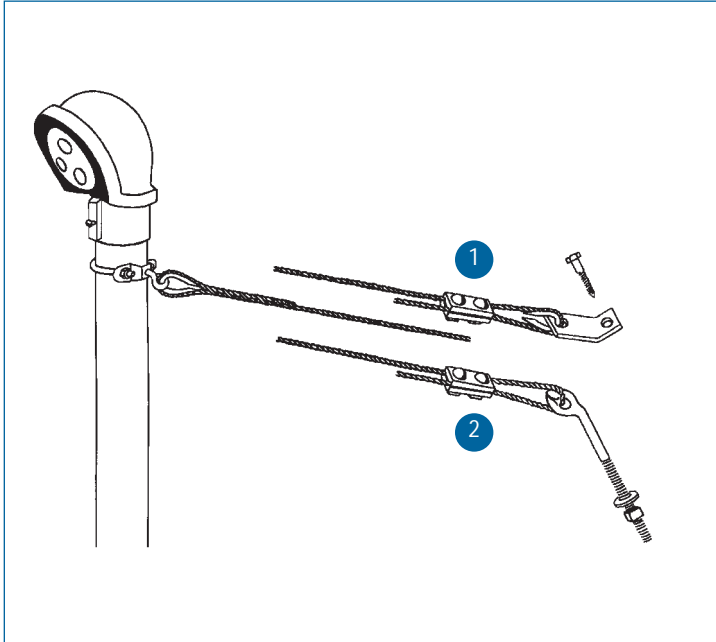

GUY KITS FOR 2-1/2" MASTS

CATALOGUE NUMBER	CONSISTS OF	DESCRIPTION
MM914		1/4 " GUY KIT
	1 MM380	MAST GUY ATTACHMENT
	2 GT516	GUY THIMBLES
	1 GE14	GUY END
	1 GW14110	20 ft. of 1/4" GUY WIRE
	1 GC902	GUY CLAMP
	1 RB404	ROOF BRACKET
1 T404-CM	LAG SCREW	
MM9516		5/16 " GUY KIT
	1 MM380	MAST GUY ATTACHMENT
	1 GT516	GUY THIMBLE
	1 GE516	GUY END
	1 GW516110	20 ft. of 5/16" GUY WIRE
	1 GC902	GUY CLAMP
	1 BTE512	5/8" x 12" BENT THIMBLE EYE BOLT
1 RA725	ROUND WASHER	