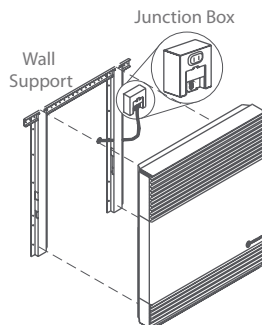

Application

- Kitchen, living room, family room, bedroom, bay window, basement.