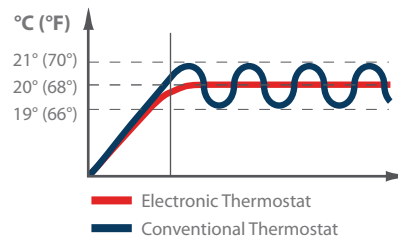

Application

- Kitchen, living room, family room, bedroom, bay window, basement.