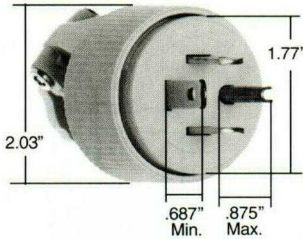

# Straight Blade Plugs & Connectors Miscellaneous Configurations

**IP20**  
 Suitability

**5333-DF**

**5741-AN**

**3867**

**7251-DF**

**8302-AN**

Catalog Number	Rating		Description	Cord Diameter	NEMA Config. No.	3rd Party Compliance		
	A.	V.				UL	FSUL	CS
<b>3-Pole 4-Wire Grounded</b>								
5333-DF	20	125/250	Plug, Yellow	.350"-1.062"	14-20P	•		•
5746-AN	30	125/250	Angle Plug, Yellow		14-30P	•		
5741-AN	30	3Ø, 250	Angle Plug, Yellow		15-30P	•		•
5745-AN	50	125/250	Angle Plug, Yellow		14-50P			
5751-AN	50	3Ø, 250	Angle Plug, Yellow		15-50P	•		•
5761-AN	60	3Ø, 250	Angle Plug, Yellow		15-60P	•		•
3867	30/50	125/250	Angle Plug, Yellow		14-30P/14-50P	•		•
<b>4-Pole 4-Wire Ungrounded</b>								
7251-DF	20	3ØY, 120/208	Plug, Yellow	.365"-.775"	18-20P	•		•
8302-AN	60	3ØY, 120/208	Angle Plug, Yellow		18-60P			

All devices listed on this page conform to NEMA WD-1.