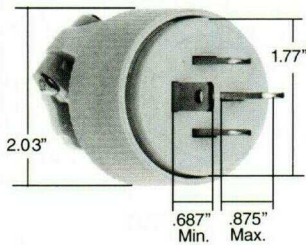

# Straight Blade Plugs & Connectors Miscellaneous Configurations

**IP20**  
 Suitability

**5333-DF**

**5741-AN**

**3867**

**7251-DF**

**8302-AN**

Catalog Number	Rating		Description	Cord Diameter	NEMA Config. No.	3rd Party Compliance		
	A.	V.				UL	FSUL	CS
<b>3-Pole 4-Wire Grounded</b>								
5333-DF	20	125/250	Plug, Yellow	.350"-1.062"	14-20P	•		•
5746-AN	30	125/250	Angle Plug, Yellow		14-30P	•		
5741-AN	30	3Ø, 250	Angle Plug, Yellow		15-30P	•		•
5745-AN	50	125/250	Angle Plug, Yellow		14-50P			
5751-AN	50	3Ø, 250	Angle Plug, Yellow		15-50P	•		•
5761-AN	60	3Ø, 250	Angle Plug, Yellow		15-60P	•		•
3867	30/50	125/250	Angle Plug, Yellow		14-30P/14-50P	•		•
<b>4-Pole 4-Wire Ungrounded</b>								
7251-DF	20	3ØY, 120/208	Plug, Yellow	.365"-.775"	18-20P	•		•
8302-AN	60	3ØY, 120/208	Angle Plug, Yellow		18-60P			

All devices listed on this page conform to NEMA WD-1.