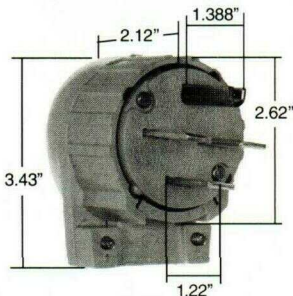

# Straight Blade Plugs & Connectors Miscellaneous Configurations

**IP20**  
 Suitability

**5333-DF**

**5741-AN**

**3867**

**7251-DF**

**8302-AN**

Catalog Number	Rating		Description	Cord Diameter	NEMA Config. No.	3rd Party Compliance		
	A.	V.				UL	FSUL	CS
<b>3-Pole 4-Wire Grounded</b>								
5333-DF	20	125/250	Plug, Yellow	.350"-1.062"	14-20P	•		•
5746-AN	30	125/250	Angle Plug, Yellow		14-30P	•		
5741-AN	30	3Ø, 250	Angle Plug, Yellow		15-30P	•		•
5745-AN	50	125/250	Angle Plug, Yellow		14-50P			
5751-AN	50	3Ø, 250	Angle Plug, Yellow		15-50P	•		•
5761-AN	60	3Ø, 250	Angle Plug, Yellow		15-60P	•		•
3867	30/50	125/250	Angle Plug, Yellow		14-30P/14-50P	•		•
<b>4-Pole 4-Wire Ungrounded</b>								
7251-DF	20	3ØY, 120/208	Plug, Yellow	.365"-.775"	18-20P	•		•
8302-AN	60	3ØY, 120/208	Angle Plug, Yellow		18-60P			