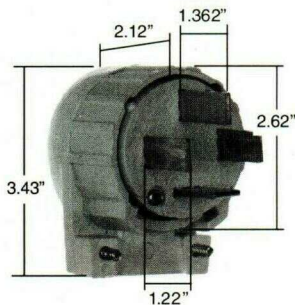

# Straight Blade Plugs & Connectors Miscellaneous Configurations

**IP20**  
 Suitability

**5333-DF**

**5741-AN**

**3867**

**7251-DF**

**8302-AN**

Catalog Number	Rating		Description	Cord Diameter	NEMA Config. No.	3rd Party Compliance		
	A.	V.				UL	FSUL	CS
<b>3-Pole 4-Wire Grounded</b>								
5333-DF	20	125/250	Plug, Yellow	.350"-1.062"	14-20P	•		•
5746-AN	30	125/250	Angle Plug, Yellow		14-30P	•		
5741-AN	30	3Ø, 250	Angle Plug, Yellow		15-30P	•		•
5745-AN	50	125/250	Angle Plug, Yellow		14-50P			
5751-AN	50	3Ø, 250	Angle Plug, Yellow		15-50P	•		•
5761-AN	60	3Ø, 250	Angle Plug, Yellow		15-60P	•		•
3867	30/50	125/250	Angle Plug, Yellow		14-30P/14-50P	•		•
<b>4-Pole 4-Wire Ungrounded</b>								
7251-DF	20	3ØY, 120/208	Plug, Yellow	.365"-.775"	18-20P	•		•
8302-AN	60	3ØY, 120/208	Angle Plug, Yellow		18-60P			