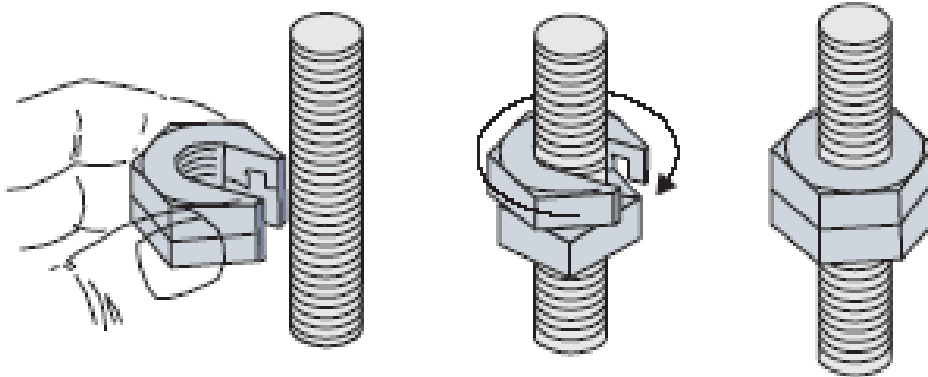

SLIP-ON LOCK NUT

CABLOFIL®

INNOVATORS IN CABLE MANAGEMENT

8319 State Route 4
Mascoutah IL 62258
Phone: 800-658-4641
618-566-3230
Fax: 618-566-3250
www.cablofil.com

Slip-On Lock Nut®

<i>Catalog #</i>	<i>Threaded Rod Size</i>
<i>SON1/4EZ</i>	ϕ 1/4-20"
<i>SON3/8EZ</i>	ϕ 3/8-18"
<i>SON1/2EZ</i>	ϕ 1/2-13"
<i>SON5/8EZ</i>	ϕ 5/8-11"
<i>SON3/8IN304</i>	ϕ 3/8-18"
<i>SON1/2IN304</i>	ϕ 1/2-13"

- ALLOWS THE USER TO SIMPLY SLIP THE NUTS ONTO A ROD WITHOUT ACTUALLY THREADING IT.
- IDEAL WHEN NUTS MUST BE ADDED TO A ROD BUT CANNOT BE THREADED ON DUE TO PREVIOUSLY INSTALLED EQUIPMENT

Pkg

2

EZ

304

SONxxxx