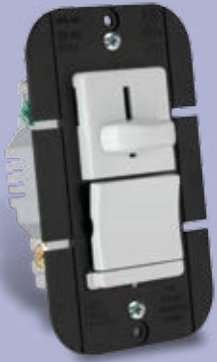

TradeMaster® LS Series Dimmers